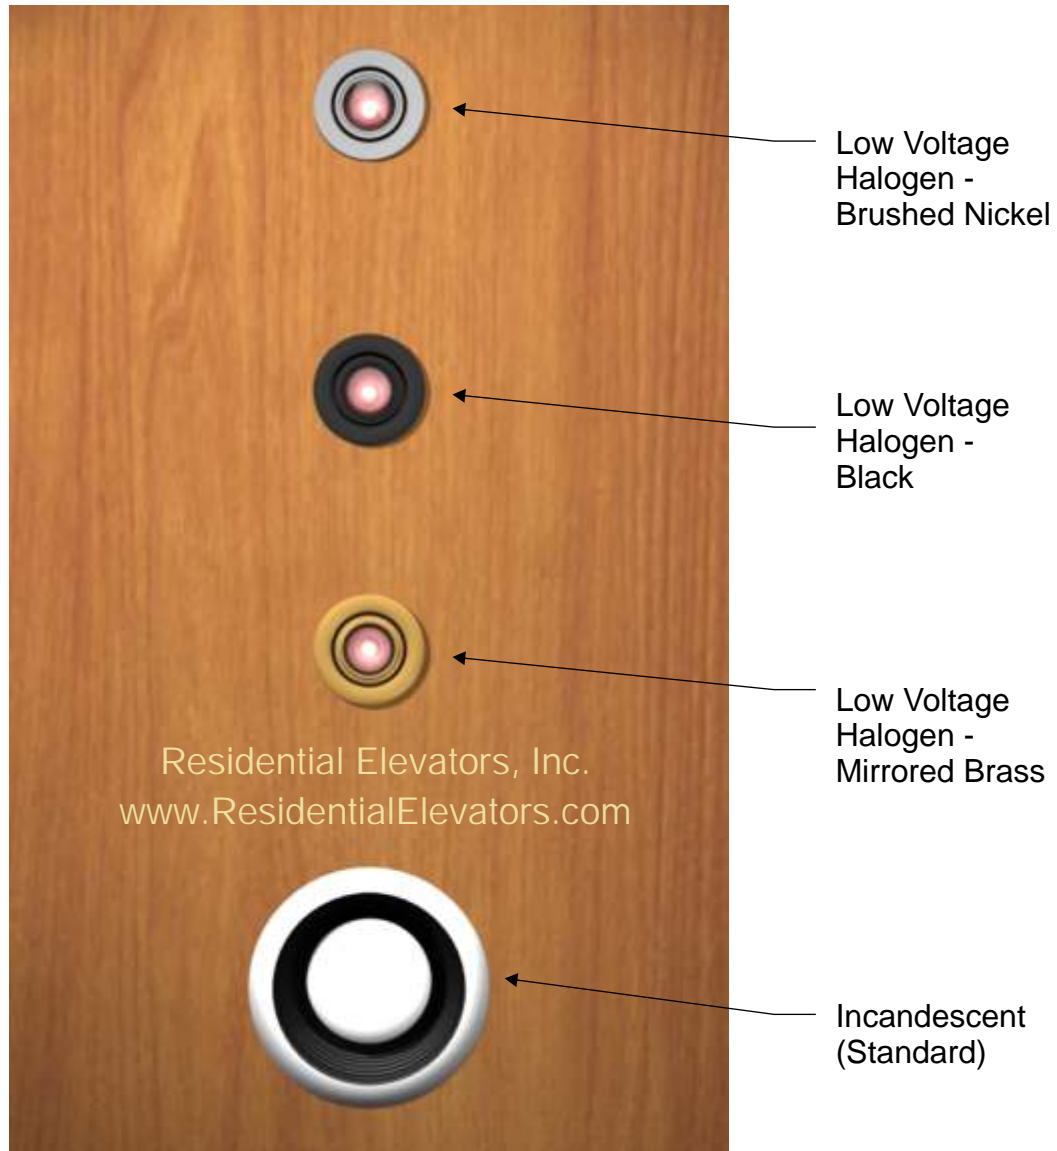

# Light Fixture Options

Low Voltage  
Halogen -  
Brushed Nickel

Low Voltage  
Halogen -  
Black

Low Voltage  
Halogen -  
Mirrored Brass

Incandescent  
(Standard)

Residential Elevators, Inc.  
[www.ResidentialElevators.com](http://www.ResidentialElevators.com)