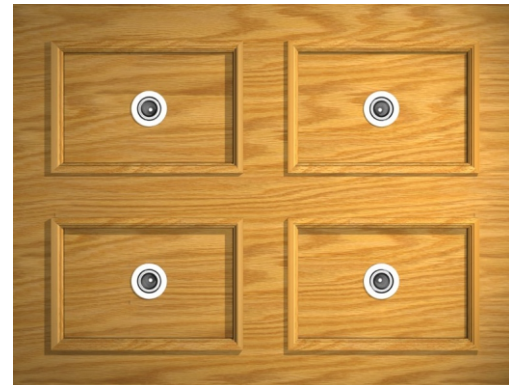

Classic Series Ceiling - White
with incandescent downlight (also in maple or oak)

Vintage Series - Mahogany
with LED downlights

Signature Series - Cherry
with LED downlights

Estate Series - Oak
with LED downlights

Reserve Series w/ Moulding - White
with LED downlights

Shaker Series - White
with LED downlights

THE INFORMATION CONTAINED HEREIN IS SOLELY OWNED BY RESIDENTIAL ELEVATORS. ANY REPRODUCTION IN PART OR AS A WHOLE WITHOUT WRITTEN PERMISSION FROM RESIDENTIAL ELEVATORS IS STRICTLY PROHIBITED.