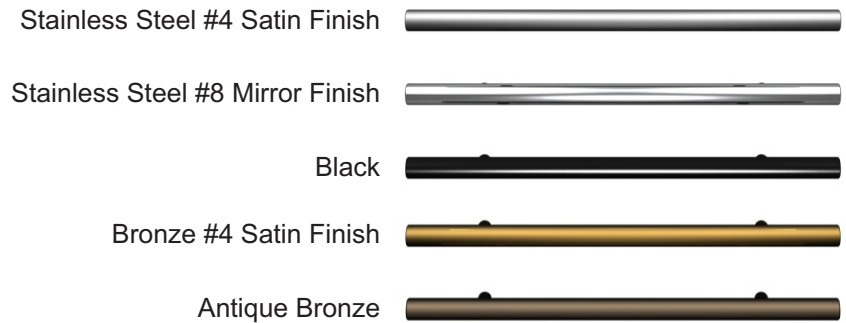

Hardwood Handrails

Metal Handrails

1/4" Solid Flat Bar

1-1/2" Tubular

THE INFORMATION CONTAINED HEREIN IS SOLELY OWNED BY RESIDENTIAL ELEVATORS. ANY REPRODUCTION IN PART OR AS A WHOLE WITHOUT WRITTEN PERMISSION FROM RESIDENTIAL ELEVATORS IS STRICTLY PROHIBITED.