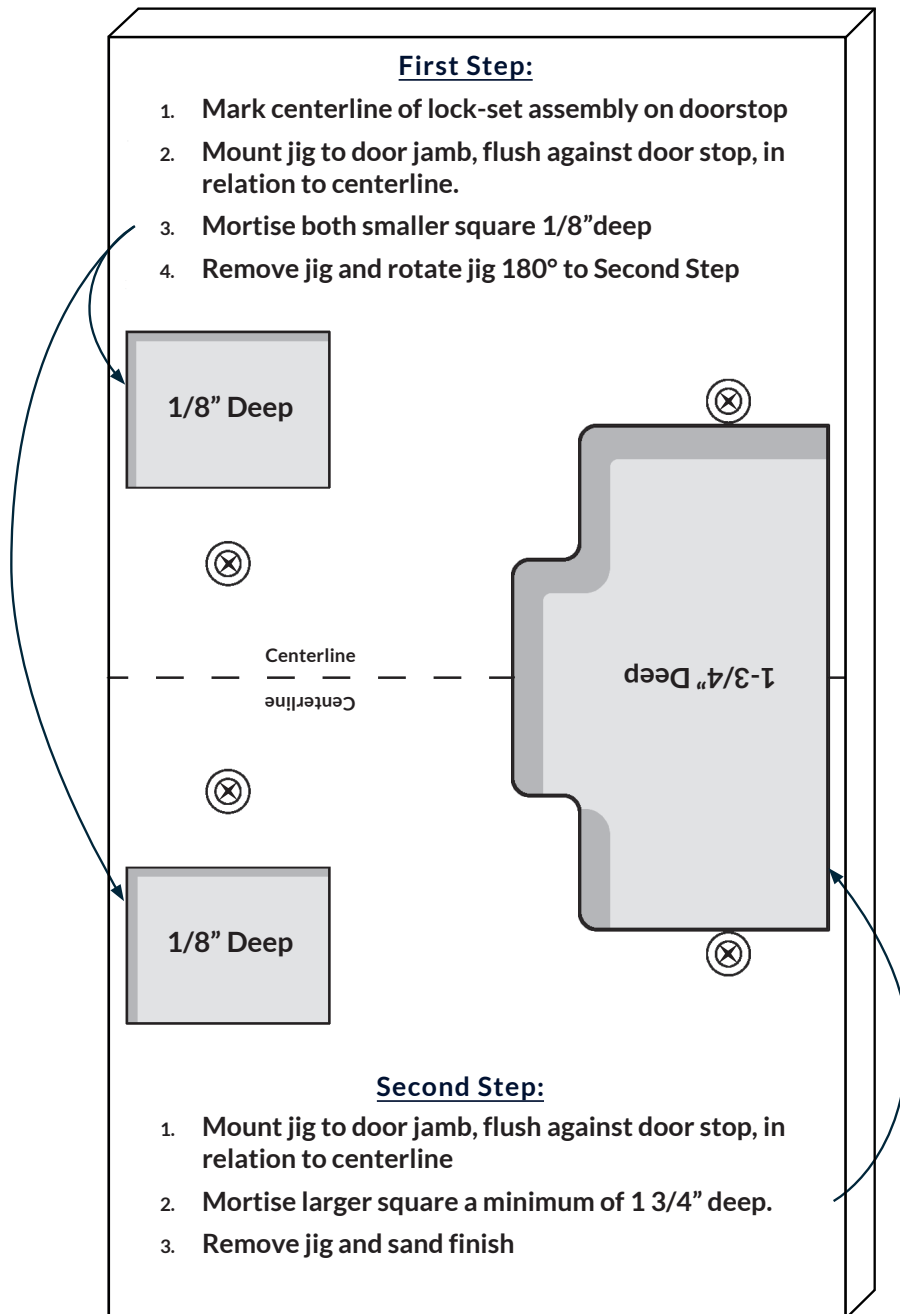

Residential Elevators REEL- Jig

Tools Needed

Plunge Base Router

Suggestion: DEWALT Router Fixed/Plunge Base Kit, Variable Speed, 1.25-HP Max Torque (DWP611PK)

Router Bushing Guide

Suggestion: PORTER-CABLE Router Template Guide, 9-Piece (42000)

1/4" Spiral Down Cut Router Bit - 1/4 inch Cutting Diameter, 1/4 inch Shank, 3 inch Long

Suggestion: SpeTool Spiral Router Bits with Down Cut 1/4 inch Cutting Diameter, 1/4 inch Shank 3 inch Extra Long HRC55